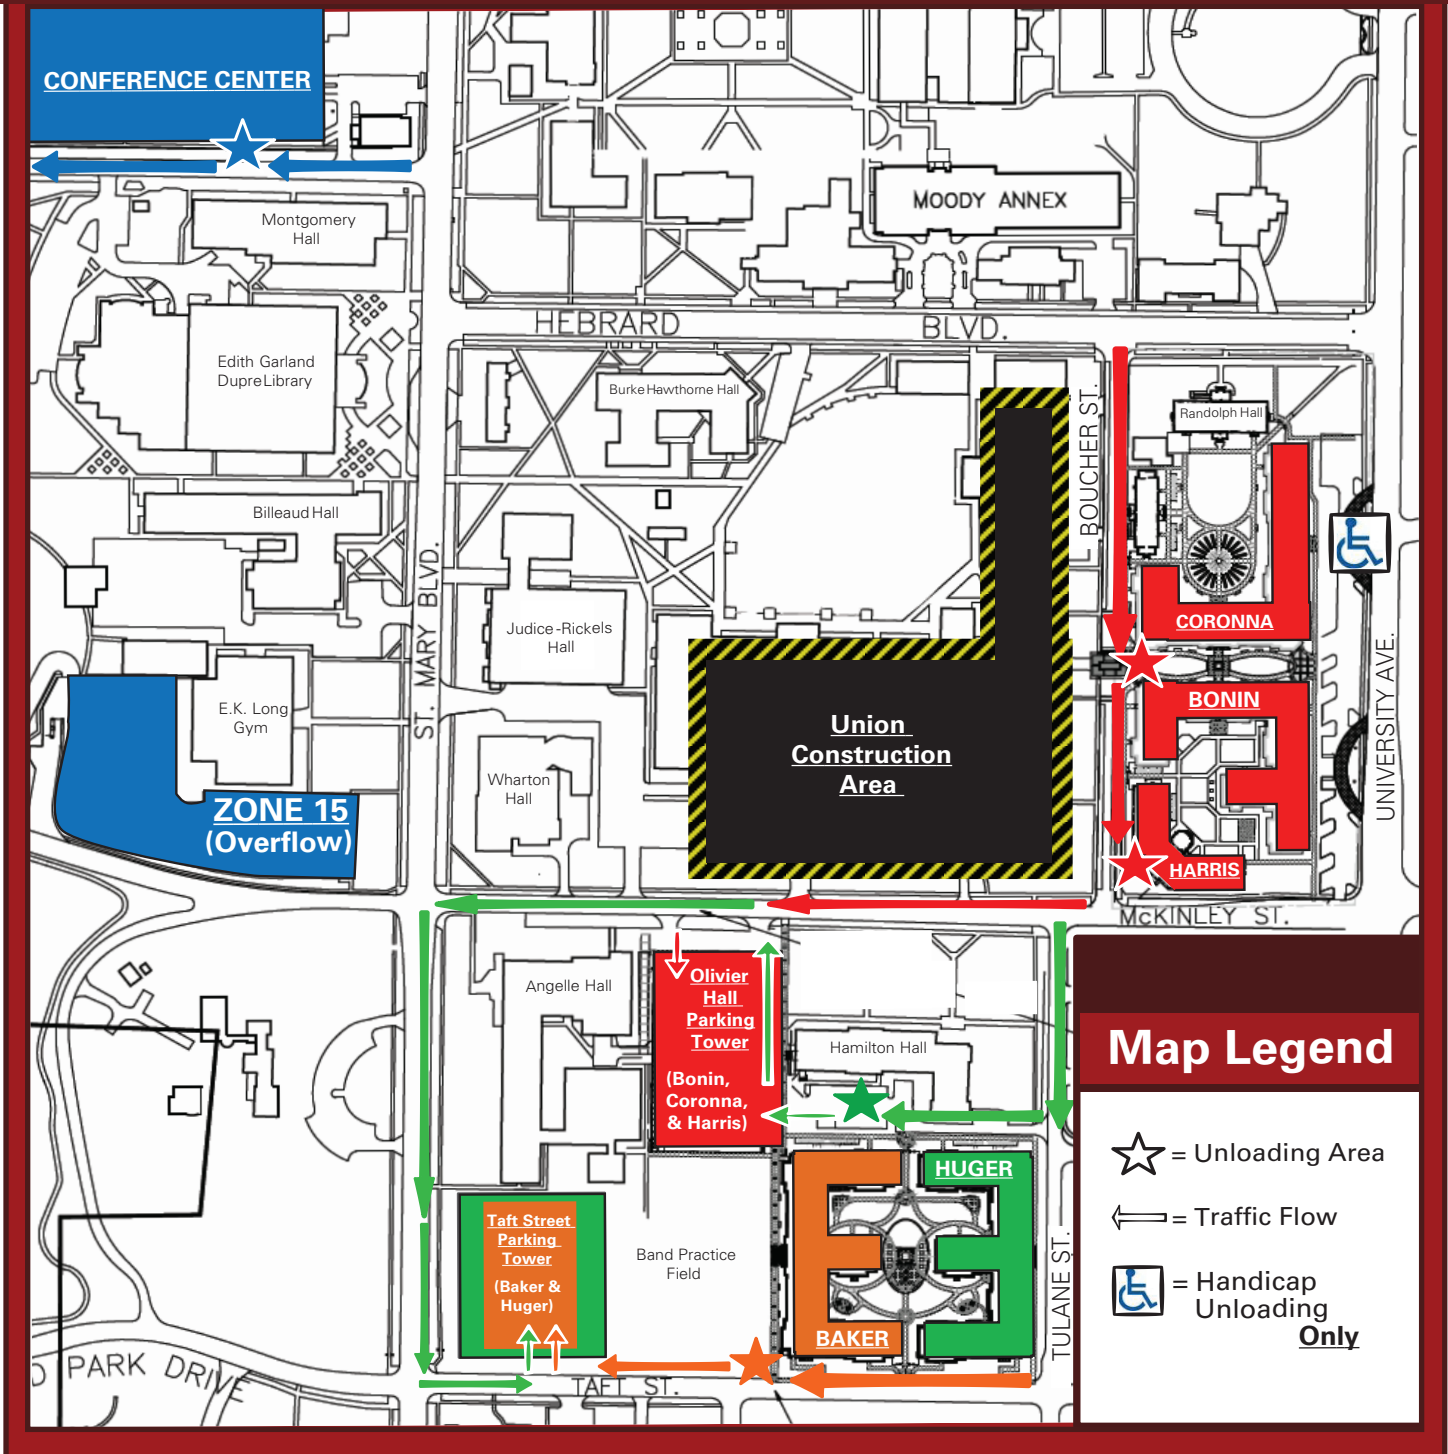

Visual Guide to On-Campus Living

Life Happens Here! We will provide you with the best direction on how to get here!

This map displays residence halls unloading areas, routes, and assigned parking towers. Be advised that only one vehicle per resident will be allowed in the unloading area of your residence hall.

Red-labeled areas are the Rose Garden community. These residence halls are Bonin, Coronna, and Harris Hall. To enter the unloading zone, take the one-way street, (Boucher St.), unload, and proceed to McKinley St., and utilize the Olivier Hall Parking Tower.

The orange-labeled area is for residents living in Baker Hall. Residents must enter on Taft St. via University Avenue. Students will unload and proceed to the Taft St. Parking Tower.

Green labeled areas are for Huger Hall residents. Students will turn onto McKinley St. via University Avenue, turn left onto Tulane St., and then turn right into the parking lot located behind Hamilton Hall. Students will unload and exit through the Olivier Hall Parking Tower. Make a left turn onto McKinley St., then another left turn on St. Mary Blvd. After, make a left turn onto Taft St. and enter the Taft Street Parking Tower on the left.