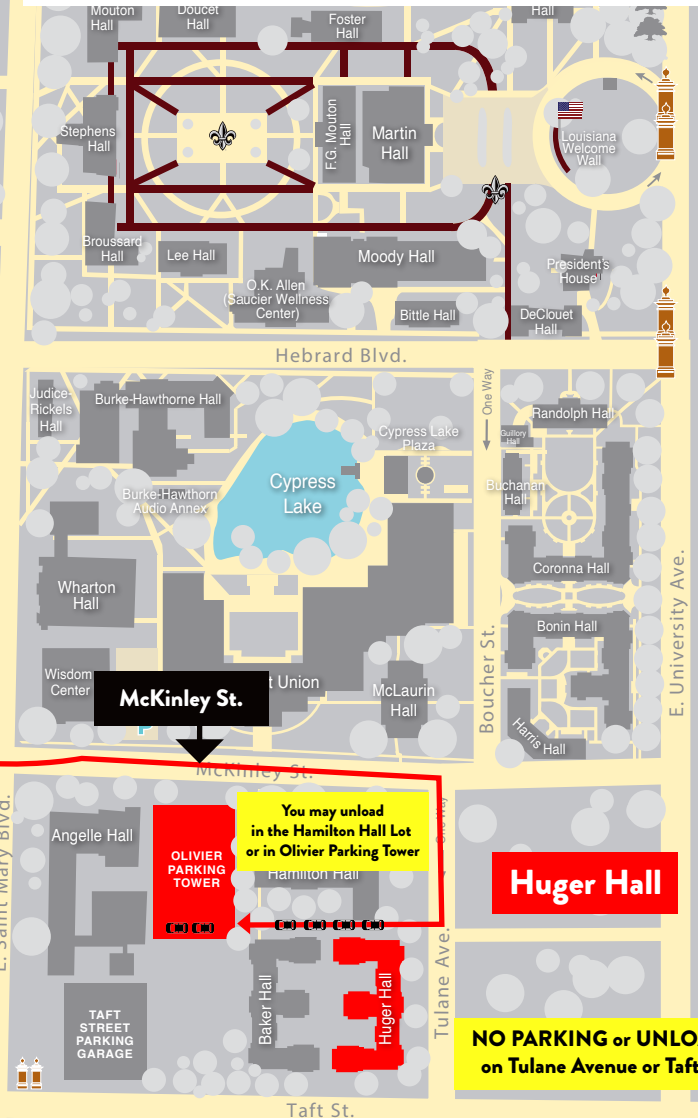

Upperclassmen Move In Map

UNIVERSITY of
LOUISIANA
LAFAYETTE®

- Agnes Edwards Hall
- Legacy Park Apartments
- Huger Hall
- The Heritage Apartments