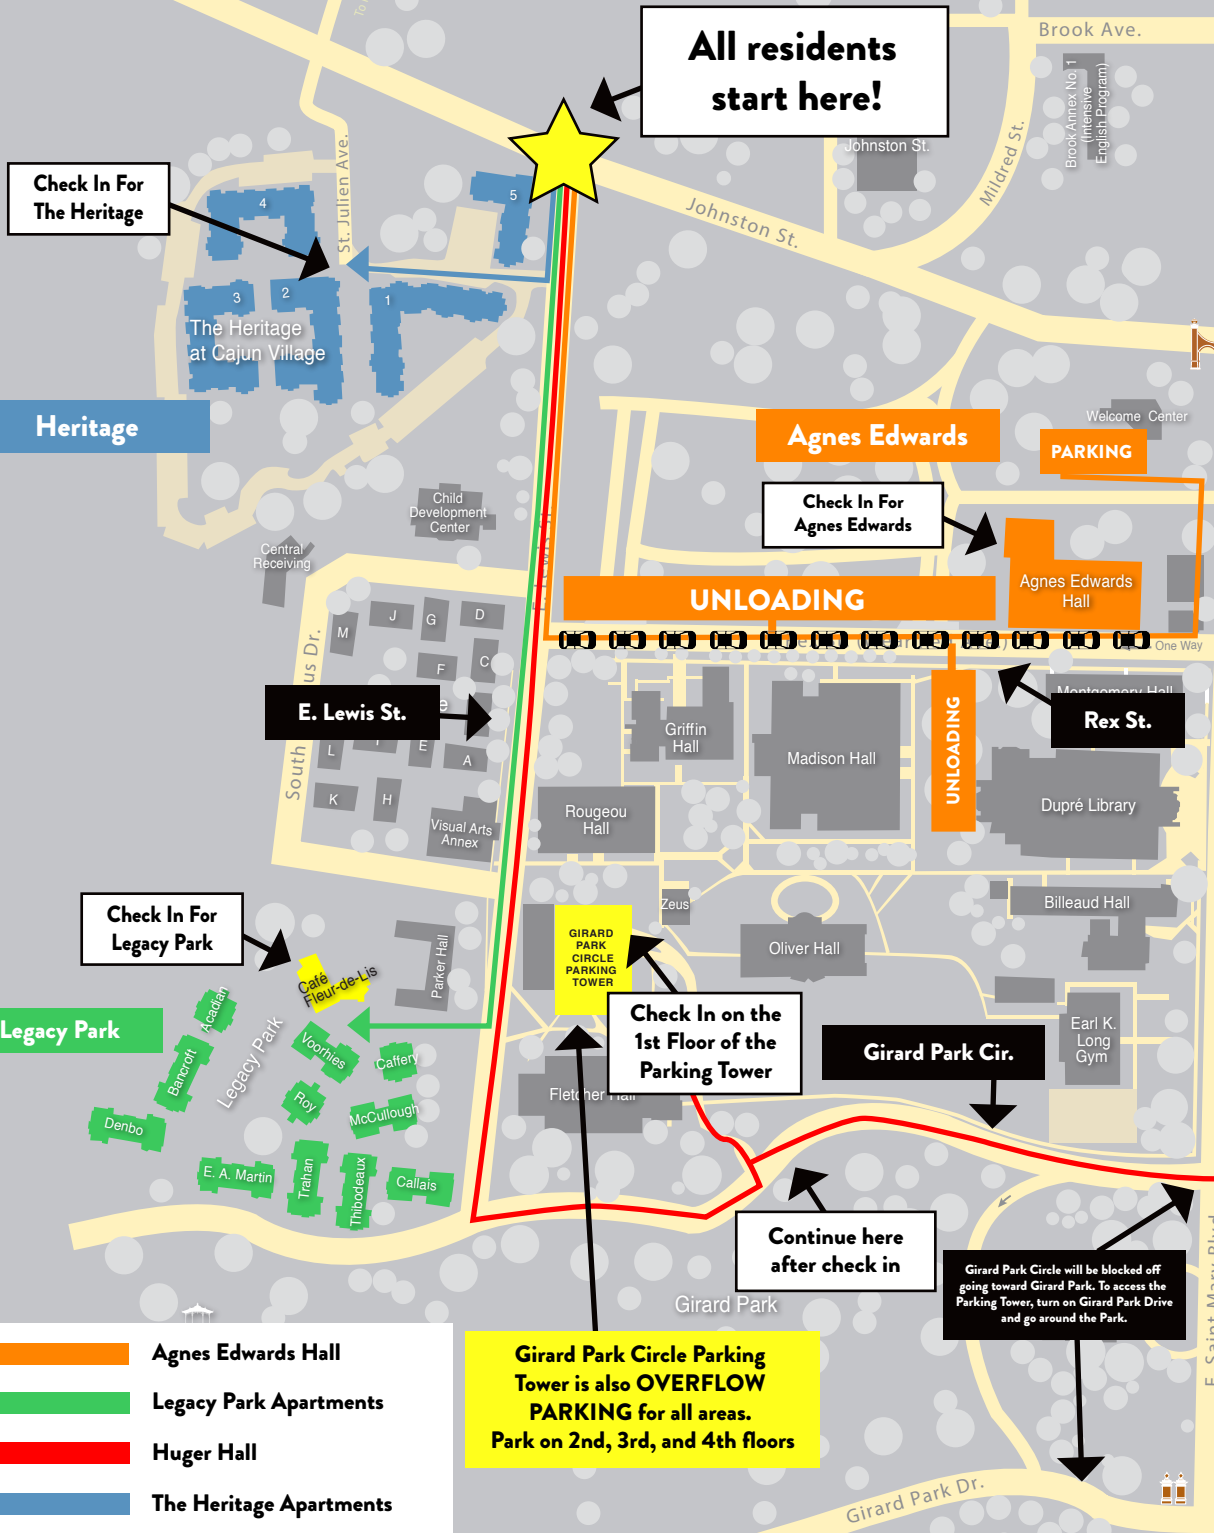

Upperclassmen Move In Map

UNIVERSITY of
LOUISIANA
LAFAYETTE®

- Agnes Edwards Hall
- Legacy Park Apartments
- Huger Hall
- The Heritage Apartments