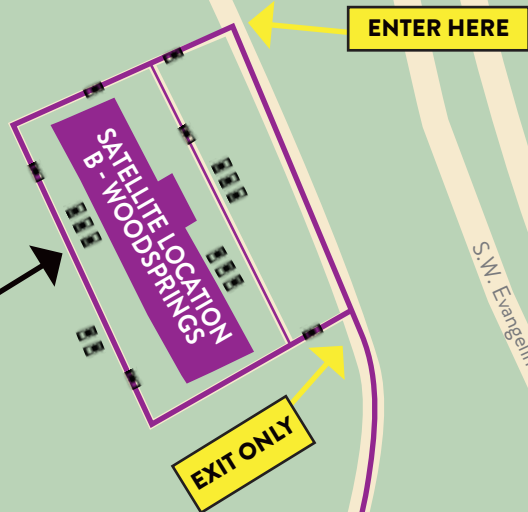

ENTER HERE

**CHECK-IN
AT YOUR ASSIGNED
LOCATION'S LOBBY**

Hugh Wallis Rd.

Kaliste Saloom Rd.

**PARK HERE WHEN
DONE UNLOADING**

**CHECK-IN
AT YOUR ASSIGNED
LOCATION'S LOBBY**

**ENTER AND
EXIT HERE**

S.W. Evangeline Thruway

S.E. Evangeline Thruway

Kaliste Saloom Rd.

Rue de Voyages

Zonolite St.

Rue de Voyages

LA DOTD

Elberson Dr.

Kaliste Saloom Rd.

Kaliste Saloom Rd.

Pocahontas Dr.

**CHECK-IN
AT YOUR ASSIGNED
LOCATION'S LOBBY**

Hugh Wallis Rd.

Kaliste Saloom Rd.

S.W. Evangeline Thruway

S.E. Evangeline Thruway

Kaliste Saloom Rd.

Kaliste Saloom Rd.

**CHECK-IN
AT YOUR ASSIGNED
LOCATION'S LOBBY**

**ENTER AND
EXIT HERE**

**PARK HERE WHEN
DONE UNLOADING**