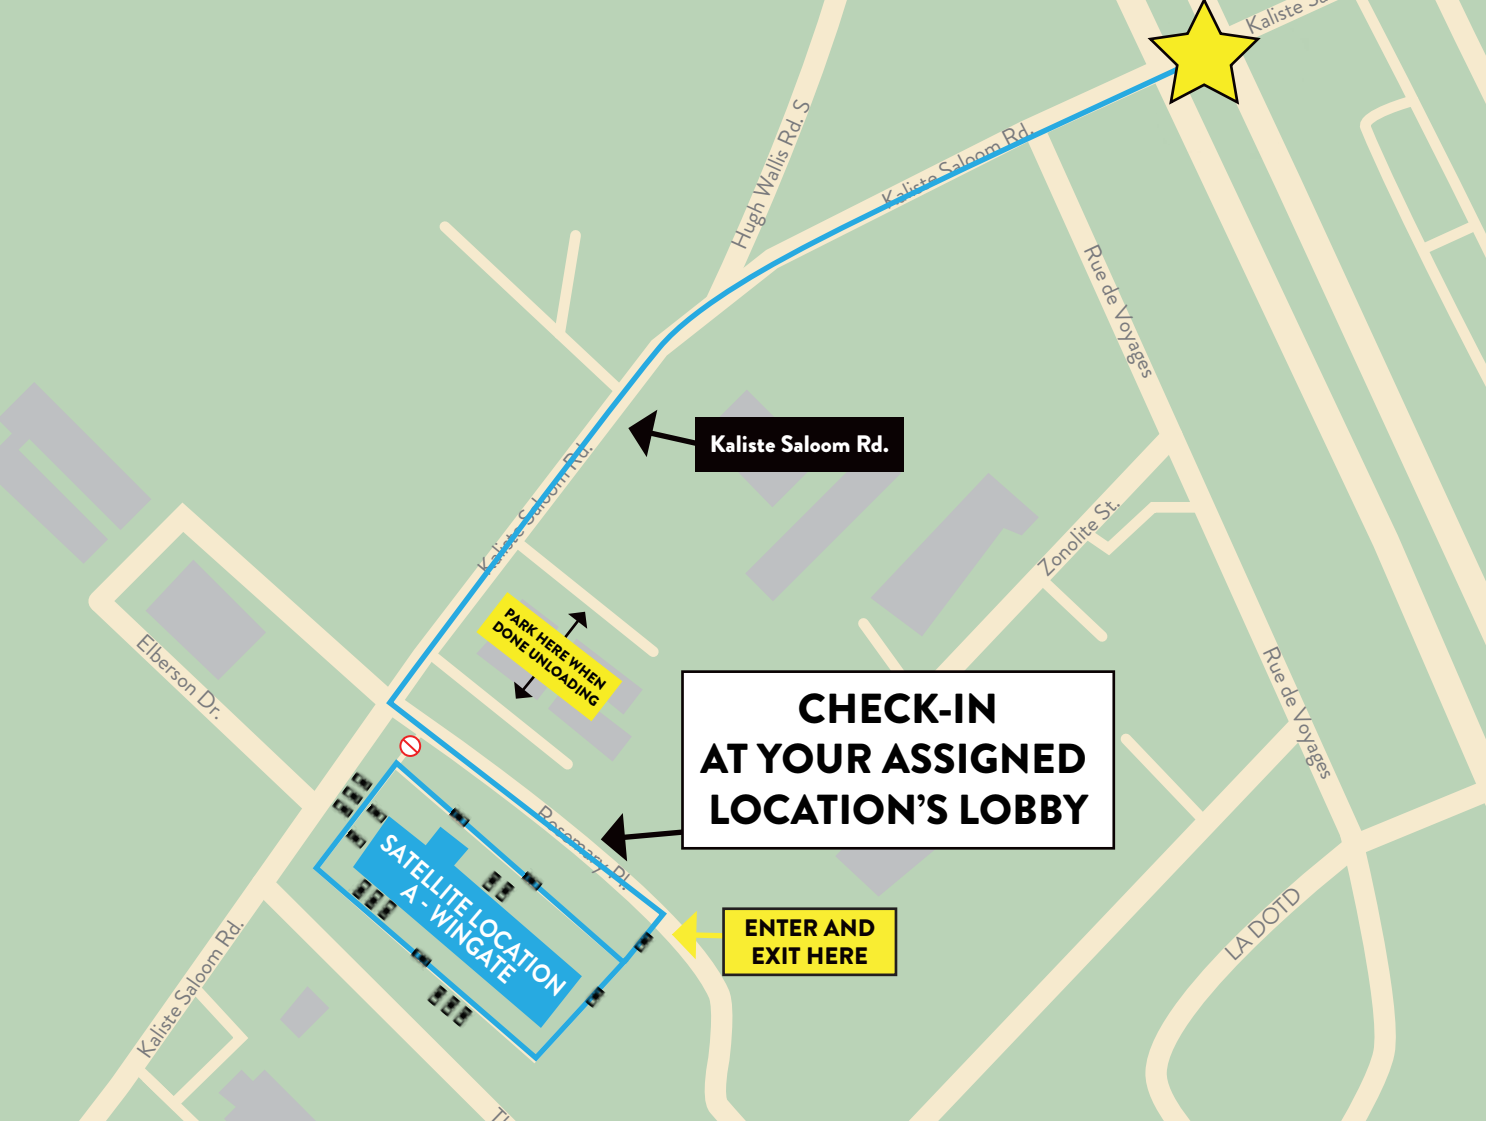

ENTER HERE

**CHECK-IN
AT YOUR ASSIGNED
LOCATION'S LOBBY**

Hugh Wallis Rd.

EXIT ONLY

Kaliste Saloom Rd.

**CHECK-IN
AT YOUR ASSIGNED
LOCATION'S LOBBY**

**ENTER AND
EXIT HERE**

**CHECK-IN
AT YOUR ASSIGNED
LOCATION'S LOBBY**

ENTER HERE

EXIT ONLY

Hugh Wallis Rd.

Kaliste Saloom Rd.

S.W. Evangeline Thruway

S.E. Evangeline Thruway

Kaliste Saloom Rd.

Kaliste Saloom Rd.

Rue de Voyage

Kaliste Saloom Rd.

**CHECK-IN
AT YOUR ASSIGNED
LOCATION'S LOBBY**

**PARK HERE WHEN
DONE UNLOADING**

**ENTER AND
EXIT HERE**

**SATELLITE LOCATION
A - WINGATE**