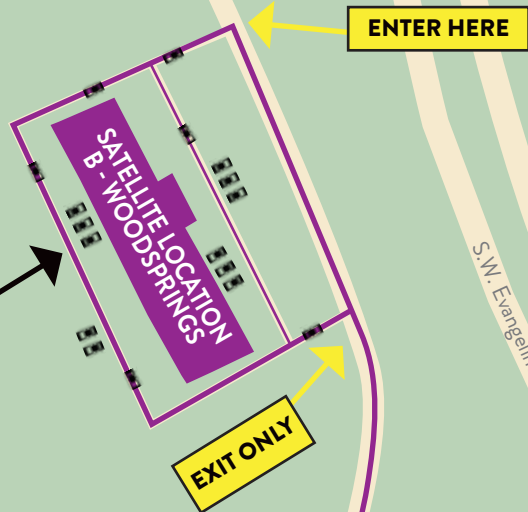

ENTER HERE

**CHECK-IN
AT YOUR ASSIGNED
LOCATION'S LOBBY**

Hugh Wallis Rd.

EXIT ONLY

Kaliste Saloom Rd.

**CHECK-IN
AT YOUR ASSIGNED
LOCATION'S LOBBY**

**ENTER AND
EXIT HERE**

**CHECK-IN
AT YOUR ASSIGNED
LOCATION'S LOBBY**

ENTER HERE

EXIT ONLY

Hugh Wallis Rd.

Kaliste Saloom Rd.

S.W. Evangeline Thruway

S.E. Evangeline Thruway

Kaliste Saloom Rd.

Kaliste Saloom Rd.

Rue de Voyage

Kaliste Saloom Rd.

**CHECK-IN
AT YOUR ASSIGNED
LOCATION'S LOBBY**

**PARK HERE WHEN
DONE UNLOADING**

**ENTER AND
EXIT HERE**

**SATELLITE LOCATION
A - WINGATE**