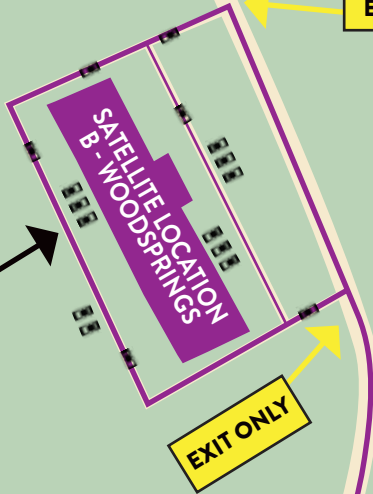

ENTER HERE

**CHECK-IN
AT YOUR ASSIGNED
LOCATION'S LOBBY**

Hugh Wallis Rd.

EXIT ONLY

Kaliste Saloom Rd.

**CHECK-IN
AT YOUR ASSIGNED
LOCATION'S LOBBY**

**ENTER AND
EXIT HERE**

**CHECK-IN
AT YOUR ASSIGNED
LOCATION'S LOBBY**

ENTER HERE

EXIT ONLY

Hugh Wallis Rd.

Kaliste Saloom Rd.

S.W. Evangeline Thruway

S.E. Evangeline Thruway

Kaliste Saloom Rd.

Kaliste Saloom Rd.

Rue de Voyage

Kaliste Saloom Rd.

**CHECK-IN
AT YOUR ASSIGNED
LOCATION'S LOBBY**

**PARK HERE WHEN
DONE UNLOADING**

**ENTER AND
EXIT HERE**

**SATELLITE LOCATION
A - WINGATE**