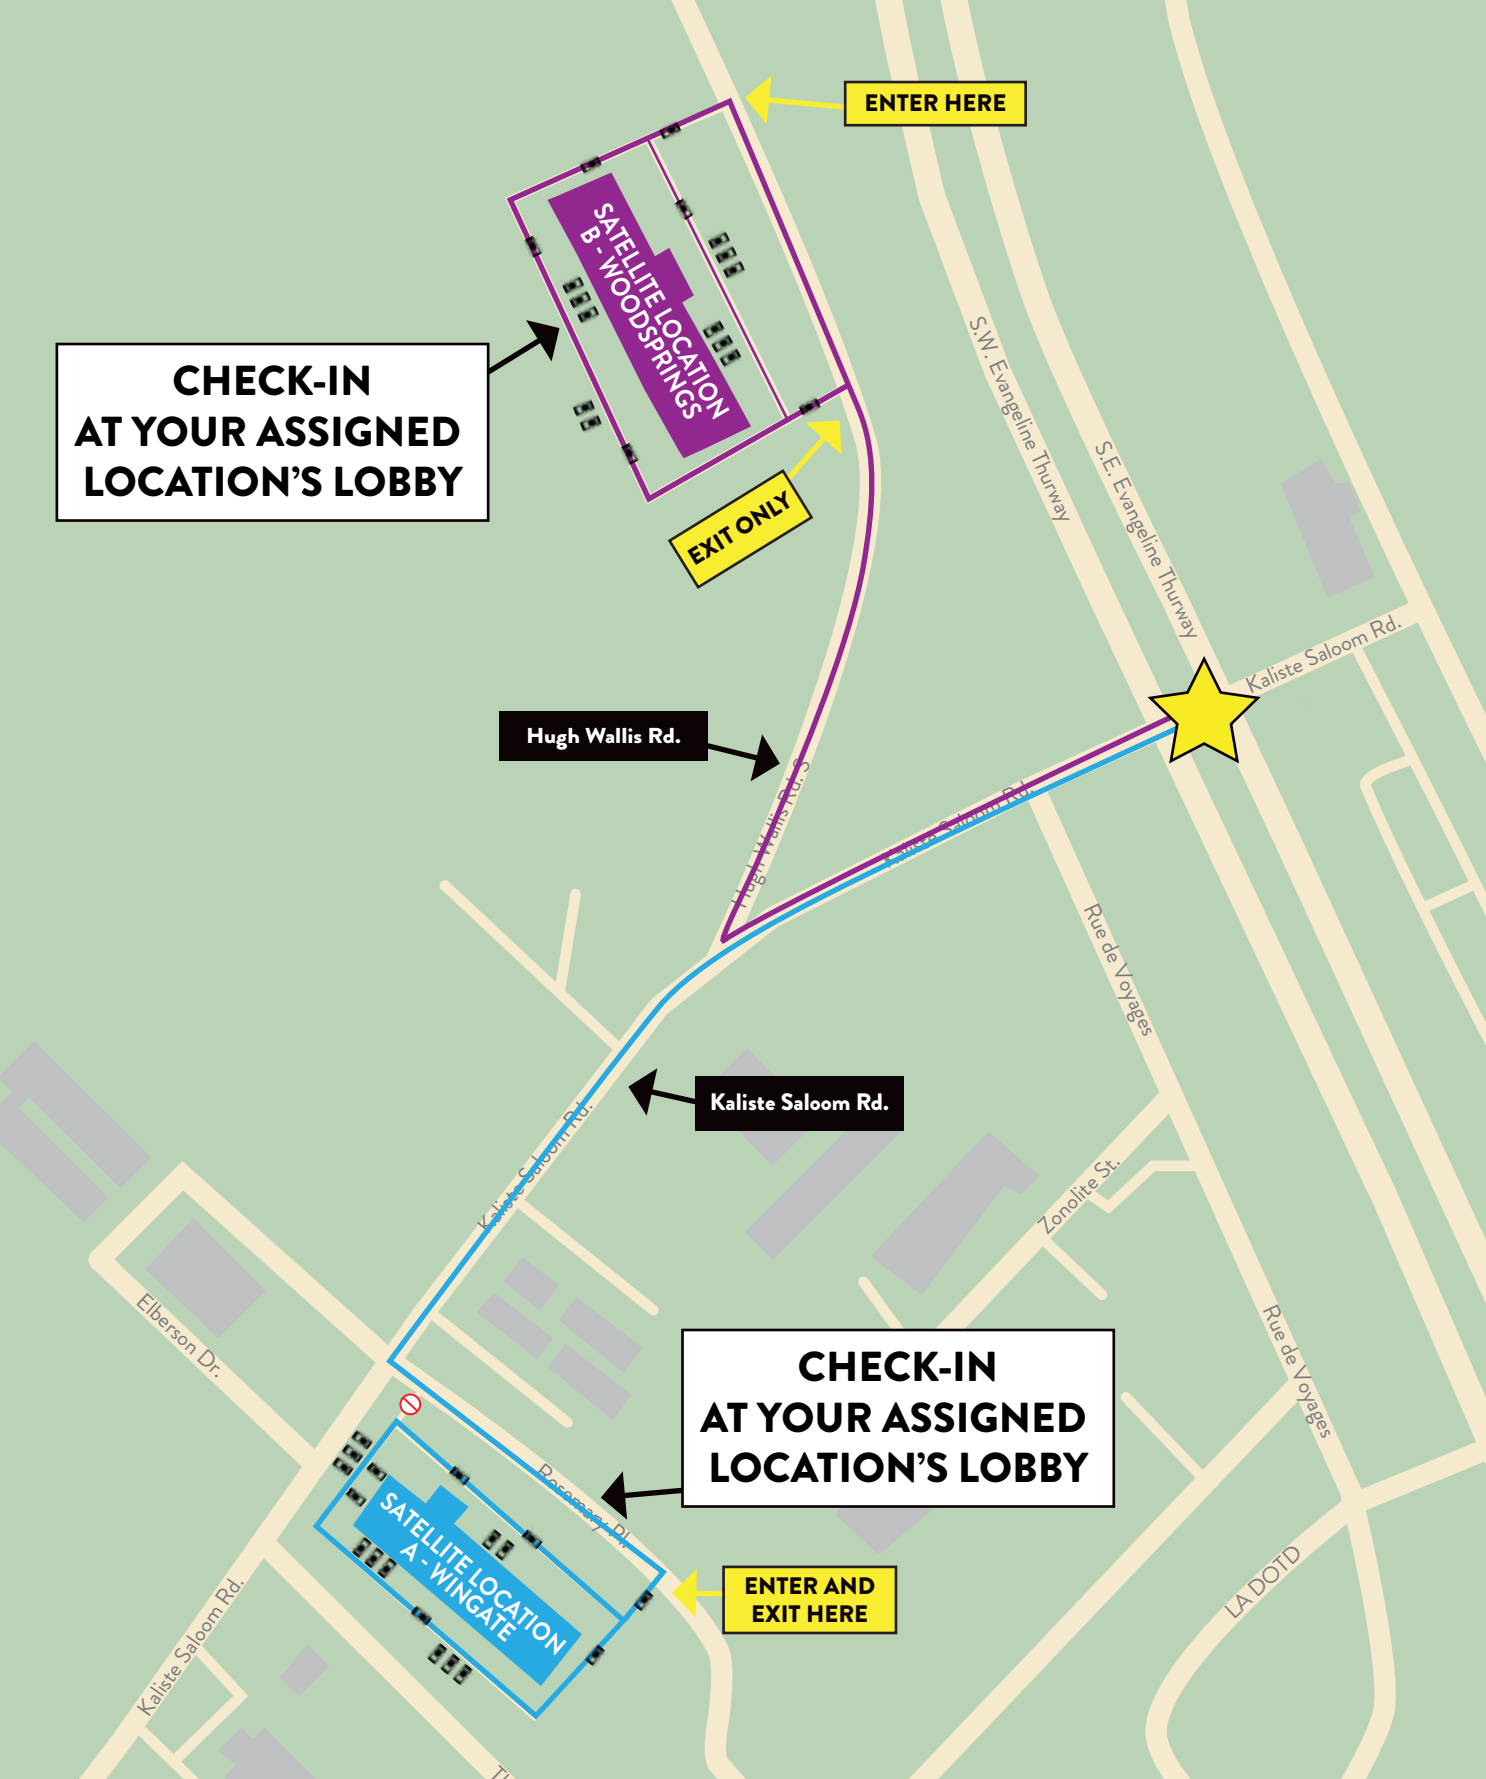

ENTER HERE

**CHECK-IN
AT YOUR ASSIGNED
LOCATION'S LOBBY**

Hugh Wallis Rd.

EXIT ONLY

Kaliste Saloom Rd.

**CHECK-IN
AT YOUR ASSIGNED
LOCATION'S LOBBY**

**ENTER AND
EXIT HERE**

**CHECK-IN
AT YOUR ASSIGNED
LOCATION'S LOBBY**

ENTER HERE

EXIT ONLY

Hugh Wallis Rd.

Kaliste Saloom Rd.

S.W. Evangeline Thruway

S.E. Evangeline Thruway

Kaliste Saloom Rd.

Kaliste Saloom Rd.

Rue de Voyage

Kaliste Saloom Rd.

**CHECK-IN
AT YOUR ASSIGNED
LOCATION'S LOBBY**

**PARK HERE WHEN
DONE UNLOADING**

**ENTER AND
EXIT HERE**

**SATELLITE LOCATION
A - WINGATE**